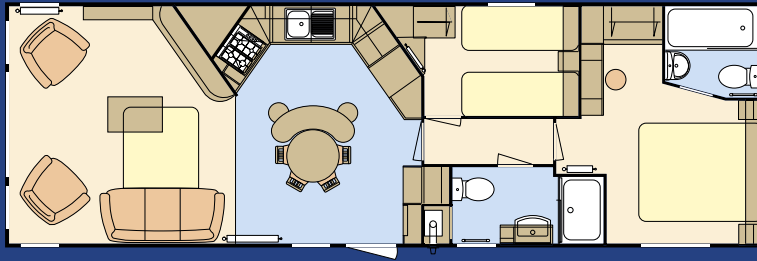

The ever popular Status is a stand out model within the Atlas range.

The well designed kitchen breakfast bar is the perfect way to utilise your space, making it the ideal place to eat, entertain and socialise with friends and family.

*Model illustrated 38 x 12ft 6 - 2 bedroom. Deluxe bedding set, TV and interior accessories are for display purposes only.*

38 x 12-6 - 2 bedroom/6 berth

SFD layout

38 x 12-6 - 2 bedroom/6 berth

39 x 12-6 - 3 bedroom/8 berth

### STANDARD FEATURE HIGHLIGHTS

- ✔ Free standing suite with two swivel chairs and lounge scatter cushions
- ✔ Vertical blinds to front aspect
- ✔ Island unit to kitchen
- ✔ High level gas oven and grill with electric ignition
- ✔ Recirculating electric extractor hood
- ✔ Sockets with USB port
- ✔ Low energy lighting
- ✔ Free standing circular table and chairs
- ✔ Soft close hinges to doors throughout kitchen and bedrooms
- ✔ En suite bathroom to 2 bedroom model
- ✔ Extractor fan to main shower/bathroom
- ✔ Pull out bed to lounge
- ✔ Integrated fridge freezer
- ✔ Coffee table
- ✔ Over bed reading lights
- ✔ TV point to master bedroom
- ✔ Gas strut metal lift up bed to master bedroom
- ✔ Feature electric fire

### POPULAR SELECTED OPTIONS

- Central heating with towel radiator
- PVC double glazing
- Extra insulation
- Front French doors including 2 downlighters
- Side French doors
- Integrated microwave
- Pre-galvanised chassis or fully galvanised chassis
- One full size integrated appliance
- Shower over bath complete with wet wall and concertina bath screen in 38 x 12 - 2 bedroom model
- Shower cubicle in lieu of bath
- Standard bedding set or deluxe bedding set
- Gazunder twin beds
- 2 breakfast bar stools
- Environmental colours, rigid PVC, Canoxel or timber cladding options
- Graphite window upgrade