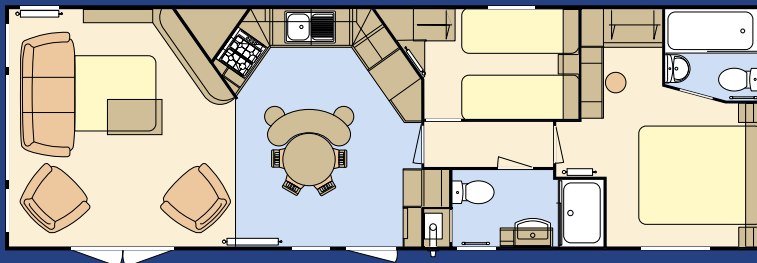

The ever popular Status is a stand out model within the Atlas range.

The well designed kitchen breakfast bar is the perfect way to utilise your space, making it the ideal place to eat, entertain and socialise with friends and family.

*Model illustrated 38 x 12ft 6 - 2 bedroom. Deluxe bedding set, TV and interior accessories are for display purposes only.*

38 x 12-6 - 2 bedroom/6 berth

SFD layout

38 x 12-6 - 2 bedroom/6 berth

39 x 12-6 - 3 bedroom/8 berth

### STANDARD FEATURE HIGHLIGHTS

- ✔ Free standing suite with two swivel chairs and lounge scatter cushions
- ✔ Vertical blinds to front aspect
- ✔ Island unit to kitchen
- ✔ High level gas oven and grill with electric ignition
- ✔ Recirculating electric extractor hood
- ✔ Sockets with USB port
- ✔ Low energy lighting
- ✔ Free standing circular table and chairs
- ✔ Soft close hinges to doors throughout kitchen and bedrooms
- ✔ En suite bathroom to 2 bedroom model
- ✔ Extractor fan to main shower/bathroom
- ✔ Pull out bed to lounge
- ✔ Integrated fridge freezer
- ✔ Coffee table
- ✔ Over bed reading lights
- ✔ TV point to master bedroom
- ✔ Gas strut metal lift up bed to master bedroom
- ✔ Feature electric fire

### POPULAR SELECTED OPTIONS

- Central heating with towel radiator
- PVC double glazing
- Extra insulation
- Front French doors including 2 downlighters
- Side French doors
- Integrated microwave
- Pre-galvanised chassis or fully galvanised chassis
- One full size integrated appliance
- Shower over bath complete with wet wall and concertina bath screen in 38 x 12 - 2 bedroom model
- Shower cubicle in lieu of bath
- Standard bedding set or deluxe bedding set
- Gazunder twin beds
- 2 breakfast bar stools
- Environmental colours, rigid PVC, Canoxel or timber cladding options
- Graphite window upgrade