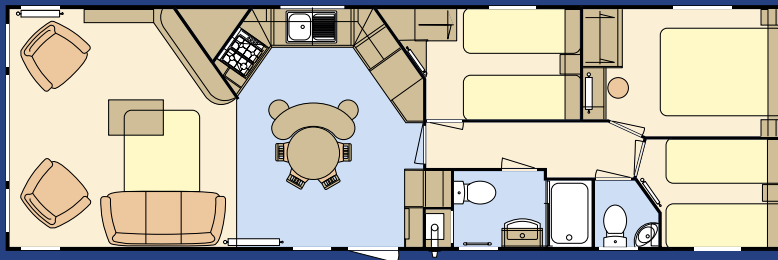

*Model illustrated 38 x 12ft 6 - 2 bedroom. Deluxe bedding set, TV and interior accessories are for display purposes only.*

38 x 12-6 - 2 bedroom/6 berth

SFD layout

38 x 12-6 - 2 bedroom/6 berth

39 x 12-6 - 3 bedroom/8 berth

### STANDARD FEATURE HIGHLIGHTS

- ✔ Free standing suite with two swivel chairs and lounge scatter cushions
- ✔ Vertical blinds to front aspect
- ✔ Island unit to kitchen
- ✔ High level gas oven and grill with electric ignition
- ✔ Recirculating electric extractor hood
- ✔ Sockets with USB port
- ✔ Low energy lighting
- ✔ Free standing circular table and chairs
- ✔ Soft close hinges to doors throughout kitchen and bedrooms
- ✔ En suite bathroom to 2 bedroom model
- ✔ Extractor fan to main shower/bathroom
- ✔ Pull out bed to lounge
- ✔ Integrated fridge freezer
- ✔ Coffee table
- ✔ Over bed reading lights
- ✔ TV point to master bedroom
- ✔ Gas strut metal lift up bed to master bedroom
- ✔ Feature electric fire

### POPULAR SELECTED OPTIONS

- Central heating with towel radiator
- PVC double glazing
- Extra insulation
- Front French doors including 2 downlighters
- Side French doors
- Integrated microwave
- Pre-galvanised chassis or fully galvanised chassis
- One full size integrated appliance
- Shower over bath complete with wet wall and concertina bath screen in 38 x 12 - 2 bedroom model
- Shower cubicle in lieu of bath
- Standard bedding set or deluxe bedding set
- Gazunder twin beds
- 2 breakfast bar stools
- Environmental colours, rigid PVC, Canoxel or timber cladding options
- Graphite window upgrade