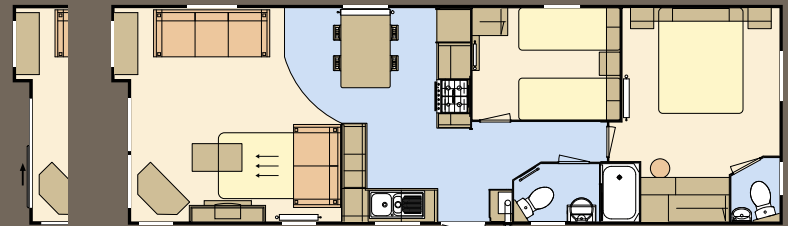

The rustic kitchen embodies laid back living, ample work surface space with modern elements and feature lighting.

Model illustrated 38 x 12ft - 2 bedroom.
Deluxe bedding set, lounge scatters, TV and interior accessories are for display purposes only.

DEBONAIR 7

Sliding patio doors

36 x 12 - 2 bedroom/6 berth

Sliding patio doors

13FT
WIDE

38 x 13 - 2 bedroom/6 berth

Sliding patio doors

38 x 12 - 2 bedroom/6 berth

Sliding patio doors

13FT
WIDE

40 x 13 - 3 bedroom/8 berth

Sliding patio doors

38 x 12 - 3 bedroom/8 berth

STANDARD FEATURE HIGHLIGHTS

- ✓ Free standing two and three-seater suite complete with bolster cushions
- ✓ Free standing table and chairs
- ✓ Pull out bed to lounge
- ✓ Integrated oven and grill with 4 ring hob and electric ignition
- ✓ Sockets with USB port
- ✓ Low energy lighting
- ✓ Recirculating electric cooker hood
- ✓ Designer interior lighting throughout
- ✓ En suite WC to master bedroom