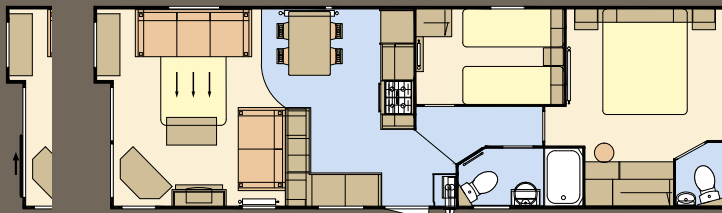

The rustic kitchen embodies laid back living, ample work surface space with modern elements and feature lighting.

Model illustrated 38 x 12ft - 2 bedroom.
Deluxe bedding set, lounge scatters, TV and interior accessories are for display purposes only.

DEBONAIR 7

Sliding patio doors

36 x 12 - 2 bedroom/6 berth

Sliding patio doors

13FT
WIDE

38 x 13 - 2 bedroom/6 berth

Sliding patio doors

38 x 12 - 2 bedroom/6 berth

Sliding patio doors

13FT
WIDE

40 x 13 - 3 bedroom/8 berth

Sliding patio doors

38 x 12 - 3 bedroom/8 berth

STANDARD FEATURE HIGHLIGHTS

- ✓ Free standing two and three-seater suite complete with bolster cushions
- ✓ Free standing table and chairs
- ✓ Pull out bed to lounge
- ✓ Integrated oven and grill with 4 ring hob and electric ignition
- ✓ Sockets with USB port
- ✓ Low energy lighting
- ✓ Recirculating electric cooker hood
- ✓ Designer interior lighting throughout
- ✓ En suite WC to master bedroom