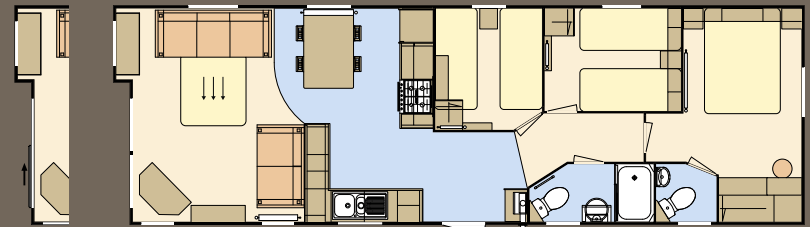

The rustic kitchen embodies laid back living, ample work surface space with modern elements and feature lighting.

Model illustrated 38 x 12ft - 2 bedroom.
Deluxe bedding set, lounge scatters, TV and interior accessories are for display purposes only.

DEBONAIR 7

Sliding patio doors

36 x 12 - 2 bedroom/6 berth

Sliding patio doors

13FT
WIDE

38 x 13 - 2 bedroom/6 berth

Sliding patio doors

38 x 12 - 2 bedroom/6 berth

Sliding patio doors

13FT
WIDE

40 x 13 - 3 bedroom/8 berth

Sliding patio doors

38 x 12 - 3 bedroom/8 berth

STANDARD FEATURE HIGHLIGHTS

- ✓ Free standing two and three-seater suite complete with bolster cushions
- ✓ Free standing table and chairs
- ✓ Pull out bed to lounge
- ✓ Integrated oven and grill with 4 ring hob and electric ignition
- ✓ Sockets with USB port
- ✓ Low energy lighting
- ✓ Recirculating electric cooker hood
- ✓ Designer interior lighting throughout
- ✓ En suite WC to master bedroom