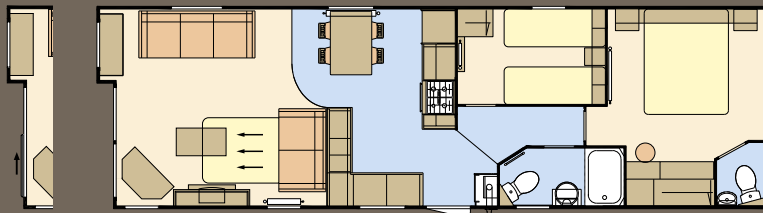

The rustic kitchen embodies laid back living, ample work surface space with modern elements and feature lighting.

Model illustrated 38 x 12ft - 2 bedroom.
Deluxe bedding set, lounge scatters, TV and interior accessories are for display purposes only.

DEBONAIR 7

Sliding patio doors

36 x 12 - 2 bedroom/6 berth

Sliding patio doors

13FT
WIDE

38 x 13 - 2 bedroom/6 berth

Sliding patio doors

38 x 12 - 2 bedroom/6 berth

Sliding patio doors

13FT
WIDE

40 x 13 - 3 bedroom/8 berth

Sliding patio doors

38 x 12 - 3 bedroom/8 berth

STANDARD FEATURE HIGHLIGHTS

- ✓ Free standing two and three-seater suite complete with bolster cushions
- ✓ Free standing table and chairs
- ✓ Pull out bed to lounge
- ✓ Integrated oven and grill with 4 ring hob and electric ignition
- ✓ Sockets with USB port
- ✓ Low energy lighting
- ✓ Recirculating electric cooker hood
- ✓ Designer interior lighting throughout
- ✓ En suite WC to master bedroom