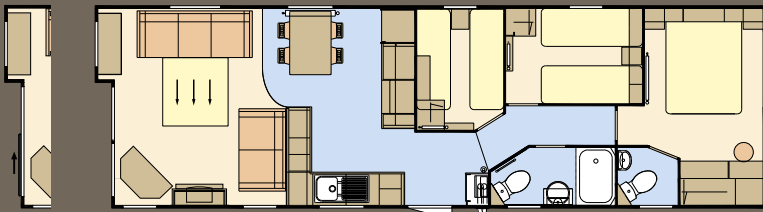

The rustic kitchen embodies laid back living, ample work surface space with modern elements and feature lighting.

Model illustrated 38 x 12ft - 2 bedroom.
Deluxe bedding set, lounge scatters, TV and interior accessories are for display purposes only.

DEBONAIR 7

Sliding patio doors

36 x 12 - 2 bedroom/6 berth

Sliding patio doors

13FT
WIDE

38 x 13 - 2 bedroom/6 berth

Sliding patio doors

38 x 12 - 2 bedroom/6 berth

Sliding patio doors

13FT
WIDE

40 x 13 - 3 bedroom/8 berth

Sliding patio doors

38 x 12 - 3 bedroom/8 berth

STANDARD FEATURE HIGHLIGHTS

- ✓ Free standing two and three-seater suite complete with bolster cushions
- ✓ Free standing table and chairs
- ✓ Pull out bed to lounge
- ✓ Integrated oven and grill with 4 ring hob and electric ignition
- ✓ Sockets with USB port
- ✓ Low energy lighting
- ✓ Recirculating electric cooker hood
- ✓ Designer interior lighting throughout
- ✓ En suite WC to master bedroom